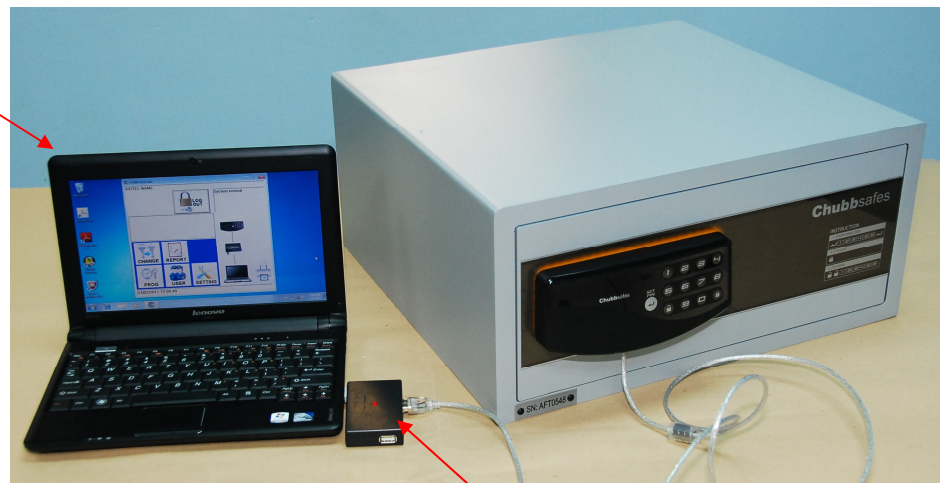

Electronic Hotel Safe

Application : For Hotel Bedroom

Locking : Battery operated
Electronic Lock

Managed by the overriding
Security Unit (OSU) as an
accessing device & audit
trail recorder for Hotel
Management

Audit trails can be view from
the Net Book or printed via
printer.

The Electronic Lock controlled
by 2 separate CPU. The
second CPU serves as a back-
up if the Main CPU fail.

Safe may be fitted with a power outlet
as an **OPTION** to recharge portable
computers whilst locked in the safe.

Battery compartment for easy
maintenance.

Tamper Resistant Back Panel.

Overriding Security Unit (OSU)

Net Book (OSU)

Allow up to 13 management
users with 3 levels of authority.

- i) 1 Manager
- ii) 4 Administrators
- iii) 8 Operators

Easy to use with icons

Audit Trail Capabilities:

- 200 safe transactions
- 200 C/Box transactions
- 100 open safe transactions
- 99 tamper transaction
- 100 reset tamper transactions
- Room list
- Records Date & Time of all transaction
- Identifies safe & room number in audit trail