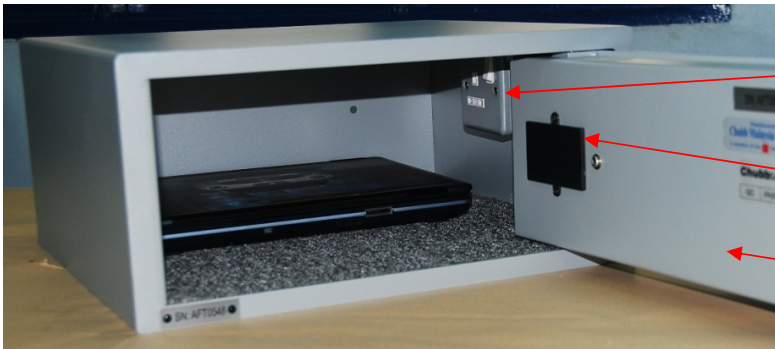

Electronic Hotel Safe

Application : For Hotel Bedroom

Locking : Battery operated
Electronic Lock

Managed by the overriding
Security Unit (OSU) as an
accessing device & audit
trail recorder for Hotel
Management

Audit trails can be view from
the Net Book or printed via
printer.

The Electronic Lock controlled
by 2 separate CPU. The
second CPU serves as a back-
up if the Main CPU fail.

Safe may be fitted with a power outlet
as an **OPTION** to recharge portable
computers whilst locked in the safe.

USB connected Control Box

Product Specifications

Description			Model																	
			200		250		300		350		400		450		500		550		600	
No	Standard	Capacity (Litres)	27		34		41		48		46		52		58		73		80	
			mm	inch	mm	inch	mm	inch	mm	inch	mm	inch	mm	inch	mm	inch	mm	inch	mm	inch
1	External Dimension	H (mm)	200	7.9	250	9.8	300	11.8	350	13.8	400	15.7	450	17.7	500	19.7	550	21.7	600	23.6
		W (mm)	430	16.9	430	16.9	430	16.9	430	16.5	350	13.8	350	13.8	350	13.8	350	13.8	350	13.8
	D (mm)	400	15.7	400	15.7	400	15.7	400	15.7	400	15.7	400	15.7	400	15.7	450	17.7	450	17.7	
2	Internal Dimension	H (mm)	185	7.3	235	9.2	285	11.2	335	13.2	385	15.1	435	17.1	485	19.1	535	21.1	585	23.0
		W (mm)	427	16.8	427	16.8	427	16.8	427	16.8	347	13.7	347	13.7	347	13.7	347	13.7	347	13.7
	D (mm)	345	13.6	345	13.6	345	13.6	345	13.6	345	13.6	345	13.6	345	13.6	395	15.6	395	15.6	
3	Weight (nett)	13kg		14kg		15kg		16kg		17kg		18kg		19kg		24kg		25kg		